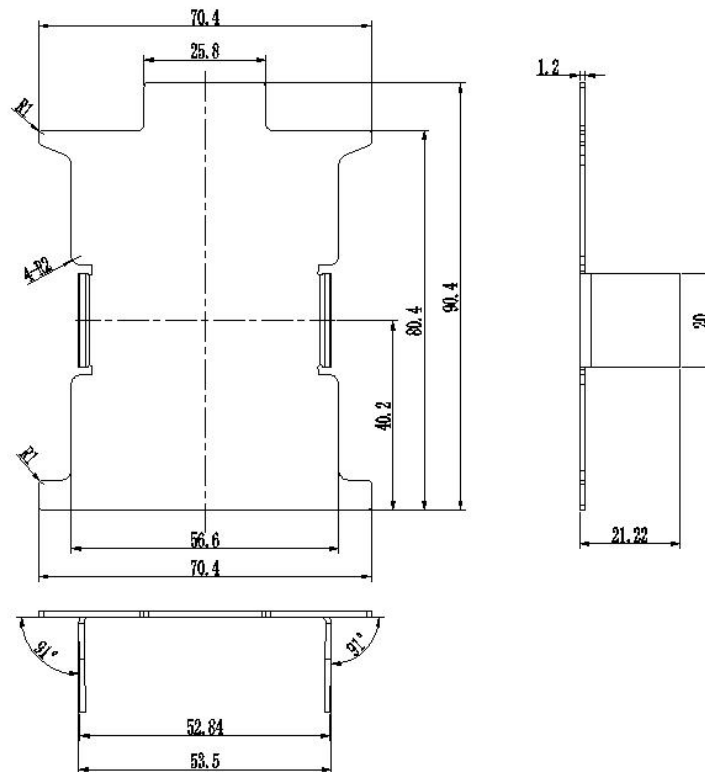

Product Specification

HOP-AC-AEC-GHR Ver: 3.1

Name	GHR Rail Aluminum End Cap
Stock Code	AC-AEC-GHR
Weight(g)	18
BOM	HOP-J22-0090 (AL1060-H24) x 1
Packing	100pcs
Carton size	260×205×180