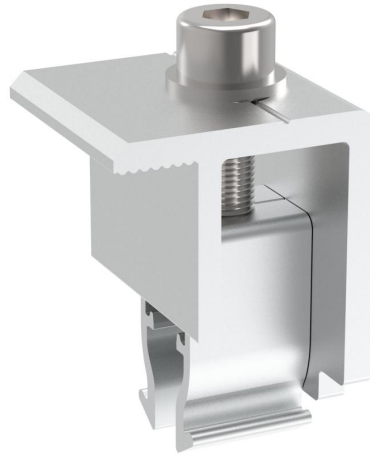

Product Specification

ULT-PC-UEF35-NU1 Ver: 3.1

Name	35/40 NOVA End Clamp
Stock Code	PC-UEF35-NU1
Weight(g)	68
BOM	HOP-G31-0035 (AL6005-T5) x 1 HOP-G20-0018 (AL6005-T5) x 1 M8*30 Hexagon socket head cap screws (SUS304) x1 d8 plain washers(SUS304) x1
Packing	100pcs
Carton size	260 × 205 × 180