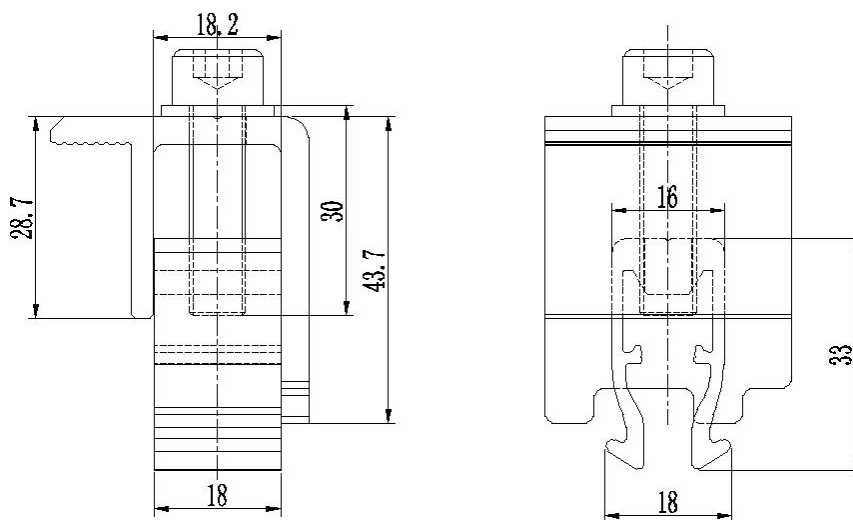

Product Specification

ULT-PC-UEF35-NU1 Ver: 3.1

Name	35/40 NOVA End Clamp
Stock Code	PC-UEF35-NU1
Weight(g)	68
BOM	HOP-G31-0035 (AL6005-T5) x 1 HOP-G20-0018 (AL6005-T5) x 1 M8*30 Hexagon socket head cap screws (SUS304) x1 d8 plain washers(SUS304) x1
Packing	100pcs
Carton size	260 × 205 × 180