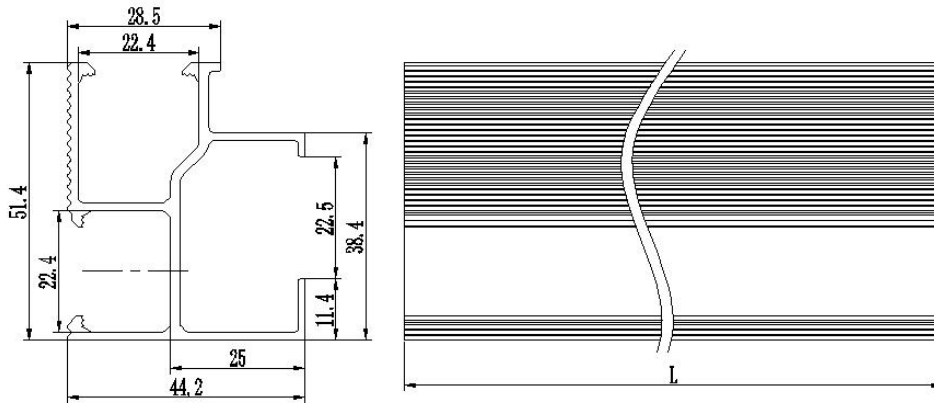

Product Specification

HOP-RA-SLA-0000 Ver: 3.1

Name	SLA Rail
Stock Code	RA-SLA-0000
Weight(kg/m)	0.841
BOM	HOP-F33-0000 (AL6005-T5) x 1
Packing	300pcs
Carton size	TBA